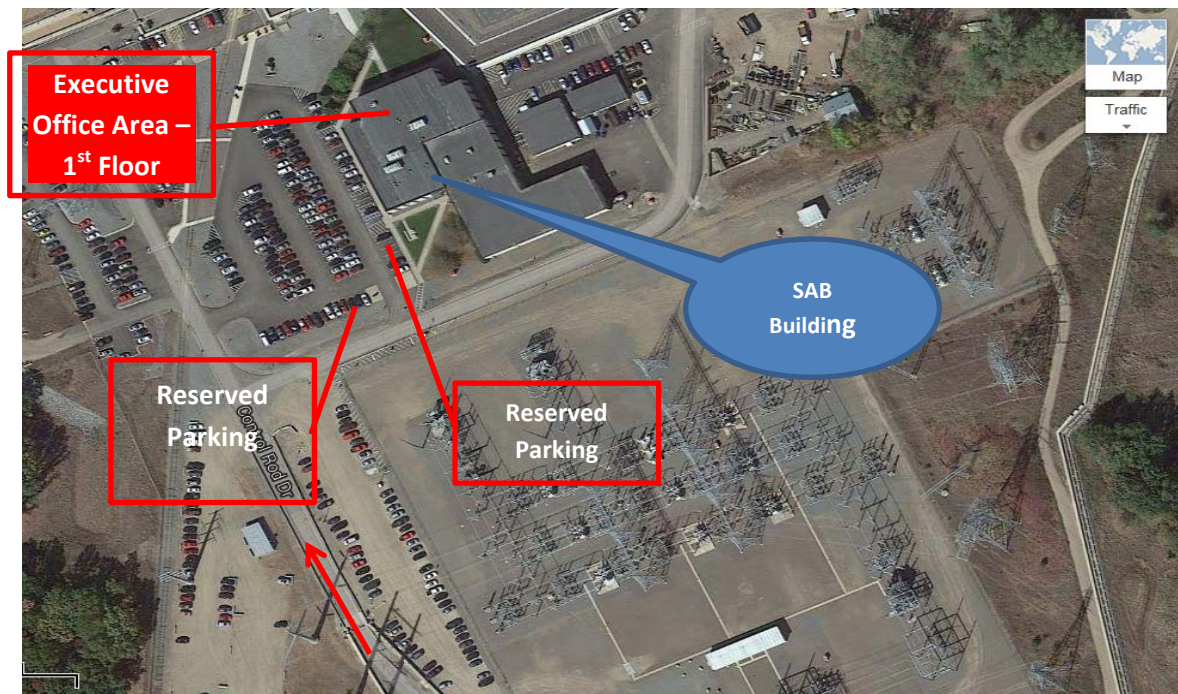

Monticello Site Visitor Instructions

Monticello no longer has a vehicle security check point. You will be able to park your vehicle in front of the Site Administrative Building (SAB) without being stopped. Please follow posted speed limit signs.

At the front of the SAB build (see above) you may park in any of the reserved parking spaces.

The conference room is located in the SAB. Please bring a government issued ID